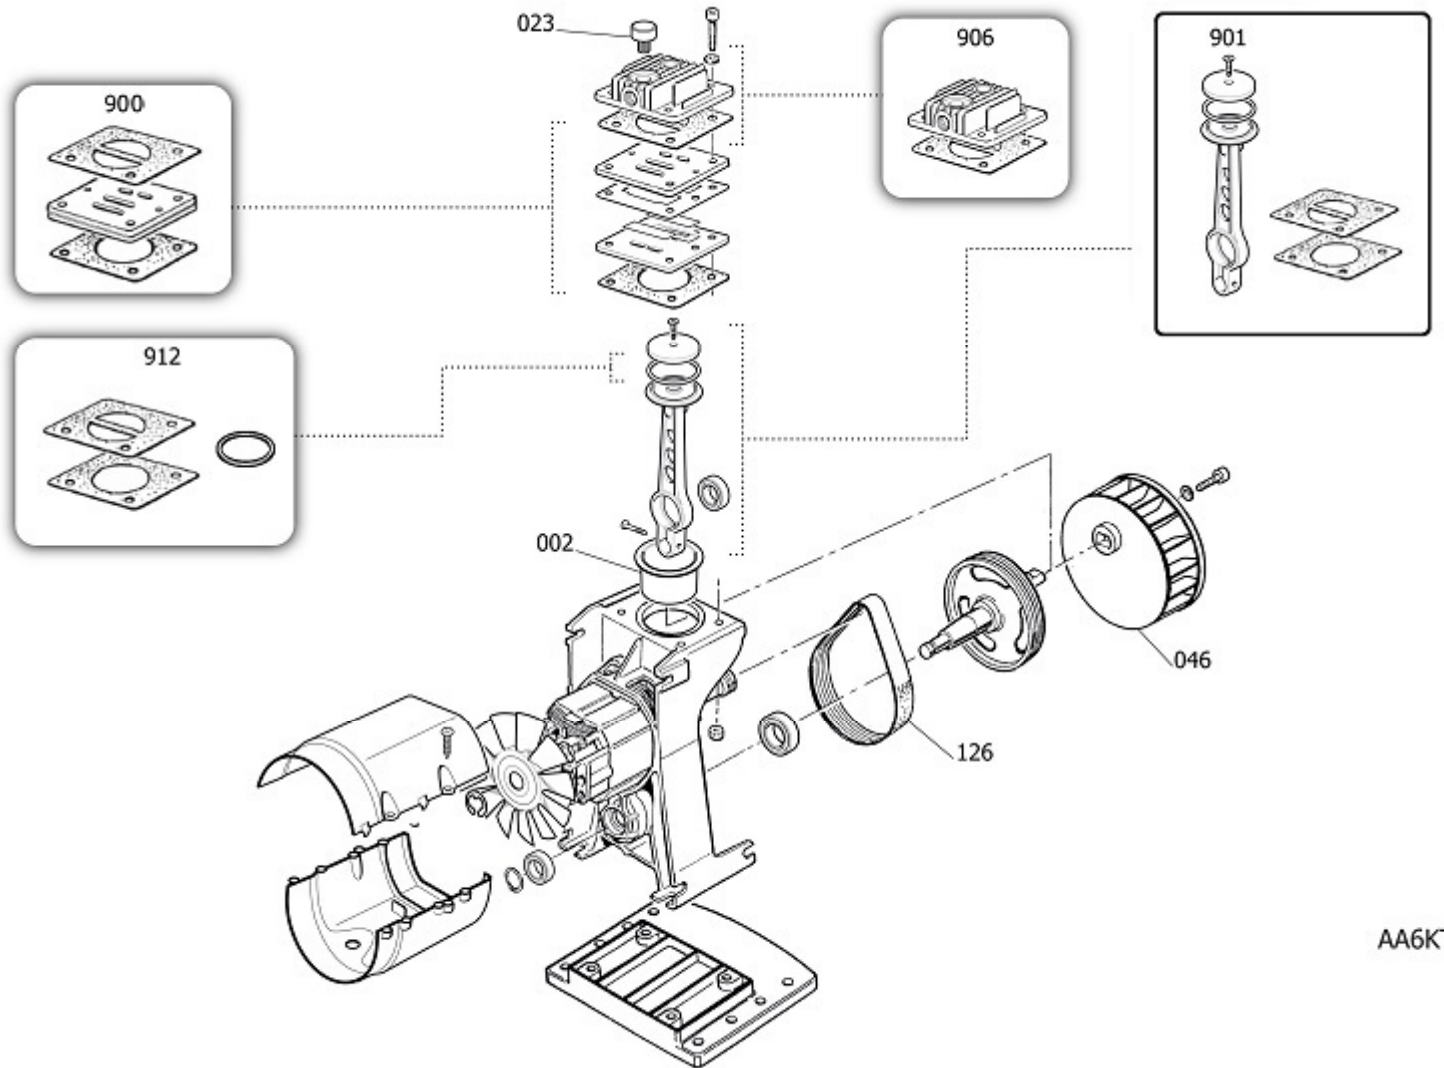

8215400NUA504

AIR MASTER

Pos	Component		MU	Multiplier
49	9069338	UPPER HOUSING	PZ	1,0
50	9069325	LOWER HOUSING	PZ	1,0
52	9050496	EXHAUST VALVE	PZ	1,0
112	9050601	NIPPLE/ELBOW	PZ	1,0
132	9065485	POWER CABLE	PZ	1,0
133	9064185	SWITCH	PZ	1,0
145	9043887	DELIVERY PIPE	PZ	1,0
200	A8000WA	BARE PUMP	PZ	1,0

AA6KT

A8000WA

BARE PUMP

Pos	Component	MU	Multiplier
1	A861102 CASING	PZ	1,0
2	A731000 CYLINDER	PZ	1,0
4	A861202 SHAFT	PZ	1,0
19	9131678 WASHER 5,3X12X1,5 ROHS	PZ	1,0
23	9069336 AIR FILTER ASSEMBLY	PZ	1,0
30	9170114 6001.2RS.C3.P6.V2.Z2.170\$.ROHS	PZ	1,0
30	9170130 BEARING 6203 2Z XL (345)	PZ	1,0
30	9415531 6201.2RS.C3.P6.V2.Z2.170\$.ROHS	PZ	1,0
45	9140211 SEEGER 12 UNI 7435 ROHS	PZ	1,0
46	9038484 FAN	PZ	1,0
126	9075341 POLY V BELT	PZ	1,0
900	9434A67 MPK VALVE PLATE OL197SIL WALLT	PZ	1,0
901	9434B83 MPK PISTON-CONROD OL197 WALLTE	PZ	1,0
906	9434G67 MPK HEAD OL197SIL WALLTECH	PZ	1,0
912	9434C71 MPK PISTON RINGS OL197S WALLTE	PZ	1,0